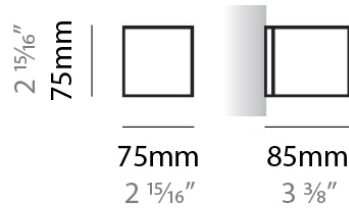

PROJECT	_____
TYPE	_____
NOTES	_____
QUANTITY	_____
DATE	_____

TOY SURFACE

D83147-WHI

GENERAL

Series: Toy
Brand: Panzeri
Division: Design
Mounting Type: Surface
Mounting Location: Wall

PHYSICAL

Shape: Square
Length (mm): 75
Length (in): $2 \frac{15}{16}$
Height (mm): 75
Height (in): $2 \frac{15}{16}$
Extension (mm): 85
Extension (in): $3 \frac{3}{8}$
Light Distribution: Direct / Indirect
Weight (kg): 0.6
Weight (lbs): 1
Diffuser: Frost White Glass
Fixture Material: Metal

ELECTRICAL

Number of Lamps: 1
Lamp Type: LED Retrofit / Halogen
Bulb Included: Bulb Not Included
Total Output Wattage (W): 3 / 35
Max. Wattage Per Lamp (W): 3 / 35
Lamp Base: G9
Input Voltage (V): 120

LED

OPTICAL

RATINGS AND CERTIFICATIONS

Certified By: CSA Certified to UL and CSA Standards
IP rating: IP20