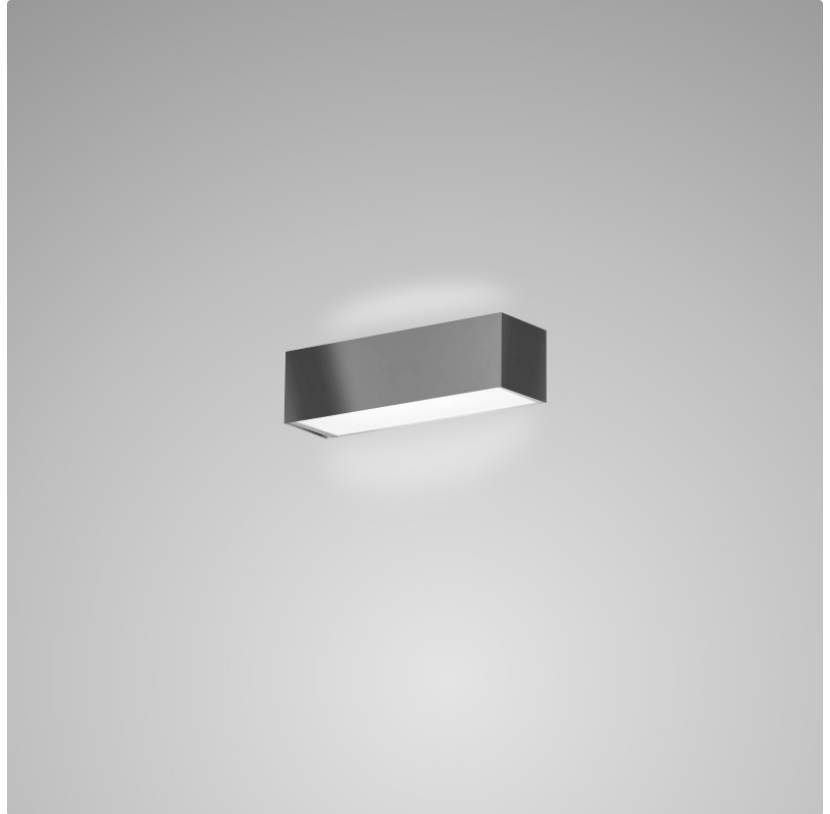

TOY SURFACE

D83138

GENERAL

Series: Toy _____
Brand: Panzeri _____
Division: Design _____
Mounting Type: Surface _____
Mounting Location: Wall _____
Subcategory: Ambient _____

PHYSICAL

Shape: Rectangle _____
Length (mm): 250 _____
Length (in): 9 ⁷/₈ _____
Height (mm): 70 _____
Height (in): 2 ³/₄ _____
Extension (mm): 85 _____
Extension (in): 3 ¹/₄ _____
Light Distribution: Direct / Indirect _____
Weight (kg): 0.9 _____
Weight (lbs): 2 _____
Diffuser: Frost White Glass _____
Fixture Finish: SST _____
Fixture Material: Metal _____

ELECTRICAL

Number of Lamps: 1 _____
Lamp Type: CFL _____
Bulb Included: Bulb Not Included _____
Total Output Wattage (W): 26 _____
Max. Wattage Per Lamp (W): 26 _____
Lamp Base: GX24-q3 _____
Driver Included: Yes _____
Driver Type: Ballast - 120Vac - Non-dimming _____
Input Voltage (V): 120 _____

LED

OPTICAL

RATINGS AND CERTIFICATIONS

Certified By: CSA Certified to UL and CSA Standards _____
IP rating: IP40 _____