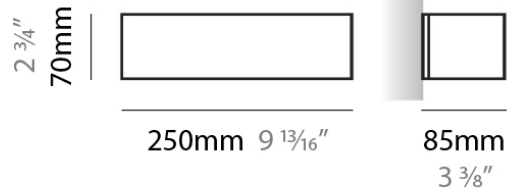

TOY SURFACE

D83138

GENERAL

Series: Toy _____
Brand: Panzeri _____
Division: Design _____
Mounting Type: Surface _____
Mounting Location: Wall _____
Subcategory: Ambient _____

PHYSICAL

Shape: Rectangle _____
Length (mm): 250 _____
Length (in): 9 ⁷/₈ _____
Height (mm): 70 _____
Height (in): 2 ³/₄ _____
Extension (mm): 85 _____
Extension (in): 3 ¹/₄ _____
Light Distribution: Direct / Indirect _____
Weight (kg): 0.9 _____
Weight (lbs): 2 _____
Diffuser: Frost White Glass _____
Fixture Finish: SST _____
Fixture Material: Metal _____

ELECTRICAL

Number of Lamps: 1 _____
Lamp Type: CFL _____
Bulb Included: Bulb Not Included _____
Total Output Wattage (W): 26 _____
Max. Wattage Per Lamp (W): 26 _____
Lamp Base: GX24-q3 _____
Driver Included: Yes _____
Driver Type: Ballast - 120Vac - Non-dimming _____
Input Voltage (V): 120 _____

LED

OPTICAL

RATINGS AND CERTIFICATIONS

Certified By: CSA Certified to UL and CSA Standards _____
IP rating: IP40 _____